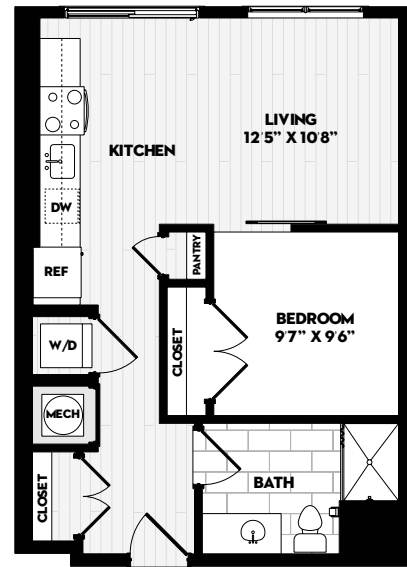

1760 REVERE BEACH PKWY
EVERETT, MA 02149
P: 617.275.7606

THEPIONEEREVERETT.COM

A01

OPEN 1 BED
605 SQ. FT.

DATE AVAILABLE

UNIT NO.

RENT

NOTES

1ST FLOOR

2ND FLOOR

3RD FLOOR

4TH FLOOR

5TH FLOOR

*Floor plans are artist's rendering. All dimensions are approximate.
Actual product and specifications may vary in dimension or detail
Not all features are available in every apartment.